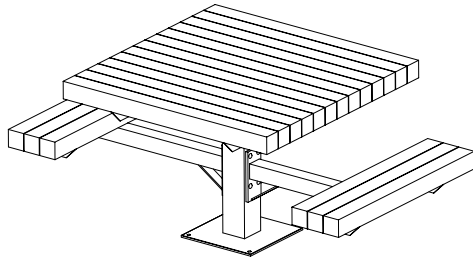

Transit Collection Tables

Specifications

Part No.	Description	Size	Approx. Weight (lbs)	Mounting
TN-1200-4848	Wood or Rec. Plastic and Steel Table 4x4 Top and 2 Seats, FW part no. F-4	48" Sq x 30" H	348-607	Surface-Mount
TN-1200-4848A	Wood or Rec. Plastic and Steel Table, 4x4 Top and 2 Seats, Wheelchair Access	48" Sq x 32" H	348-607	Surface-Mount
TN-1220-4848	Wood or Rec. Plastic and Steel Table, 4x4 Top and 2 Seats	48" Sq x 30" H	348-607	Permanent Embed
TN-1220-4848A	Wood or Rec. Plastic and Steel Table, 4x4 Top and 2 Seats, Wheelchair Access	48" Sq x 32" H	348-607	Permanent Embed
TN-Seat	Transit Collection additional 4x4 table seat	42" Wide	53-79	NA

*Standard order provides two seats. Weight varies depending on material used.

Standard TN-1200-4848