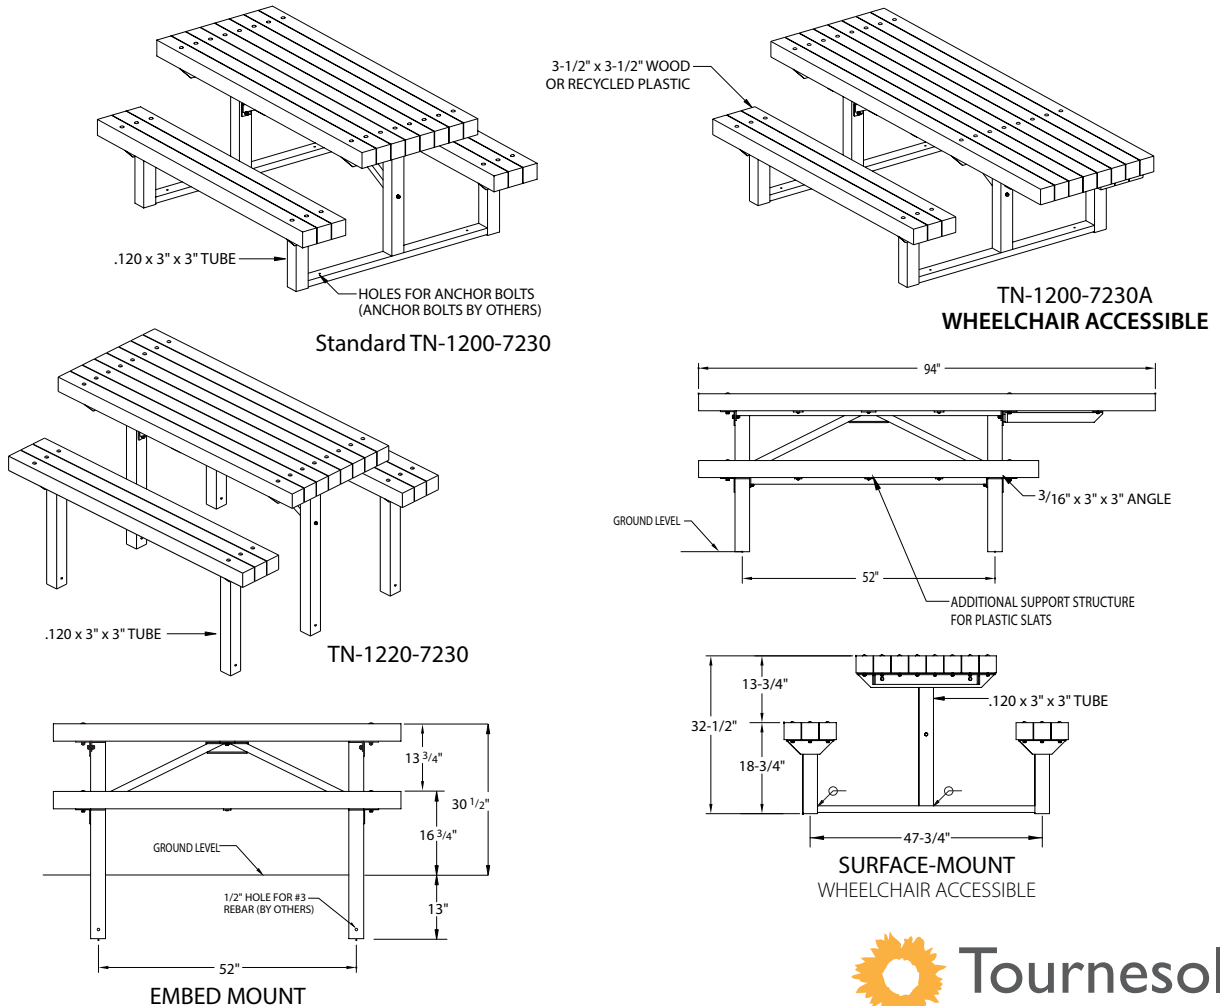

TN-1200-4848 with (2)
additional TN-Seats

EMBED MOUNT

NOTE:

For permanent embed; depth and diameter of installation hole may vary with soil conditions. Consult project engineer for correct dimensions.

Transit Collection Wheelchair Accessible table seats and table tops are 2" taller than standard versions. (18-1/2"H seats, 32"H table)

Transit Collection Tables

Specifications

Part No.	Description	Size	Approx. Weight (lbs)	Mounting
TN-1200-7230	Wood or Rec. Plastic and Steel Table w/ 72" 4x4 Top and 2 Benches, FW part no. F-5	70"L x 58-1/2"W x 30-1/2"H	417-747	Surface-Mount
TN-1200-7230A	Wood or Rec. Plastic and Steel Table w/ 96" 4x4 Top and 2 - 72" Benches, Wheelchair Access	94"L x 58-1/2"W 32-1/2"H	457-834	Surface-Mount
TN-1220-7230	Wood or Rec. Plastic and Steel Table w/ 72" 4x4 Top and 2 Benches	70"L x 58-1/2"W x 30-1/2"H	417-747	Permanent Embed
TN-1220-7230A	Wood or Rec. Plastic and Steel Table w/ 96" 4x4 Top and 2 - 72" Benches, Wheelchair Access	94"L x 58-1/2"W 32-1/2"H	457-834	Permanent Embed

*Weight varies depending on material used.

Transit Collection Tables

Specifications

Part No.	Description	Size	Approx. Weight (lbs)	Mounting
TN-1200-9630	Wood and Steel Table w/ 96" 4x4 Top and 2 Benches, FW part no. F-5	94"L x 58-1/2"W x 30-1/2"H	493-933	Surface-Mount
TN-1220-9630	Wood or Rec. Plastic and Steel Table w/ 96" 4x4 Top and 2 Benches	94"L x 58-1/2"W x 30-1/2"H	493-933	Permanent Embed
TN-1200-12030A	Wood or Rec. Plastic and Steel Table w/ 120" 4x4 Top and 2 - 96" Benches, Wheelchair Access, FW part no. F-5	118"L x 58-1/2"W x 32-1/2"H	533-1020	Surface-Mount
TN-1220-12030A	Wood or Rec. Plastic and Steel Table w/ 120" 4x4 Top and 2 - 96" Benches, Wheelchair Access	118"L x 58-1/2"W x 32-1/2"H	533-1020	Permanent Embed