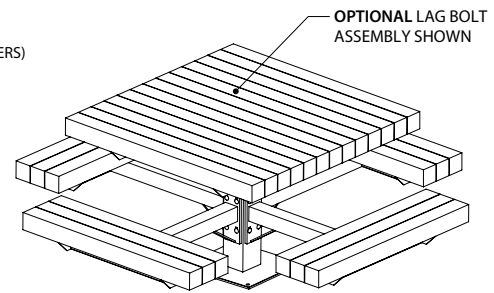

TN-1200-4848 with (2)
additional TN-Seats

EMBED MOUNT

NOTE:

For permanent embed; depth and diameter of installation hole may vary with soil conditions. Consult project engineer for correct dimensions.

Transit Collection Wheelchair Accessible table seats and table tops are 2" taller than standard versions. (18-1/2"H seats, 32"H table)