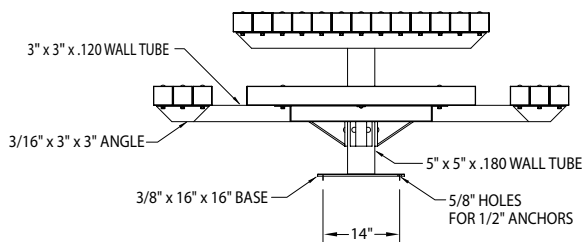

SURFACE-MOUNT