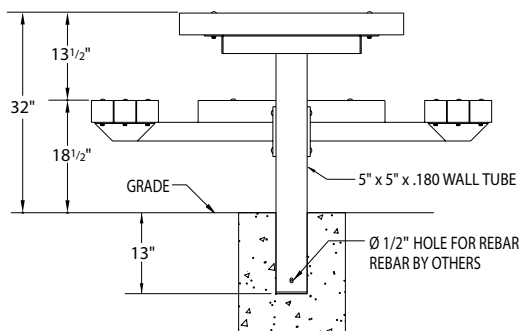

SURFACE-MOUNT

**TN-1220-3636A
WHEELCHAIR ACCESSIBLE**

EMBED MOUNT