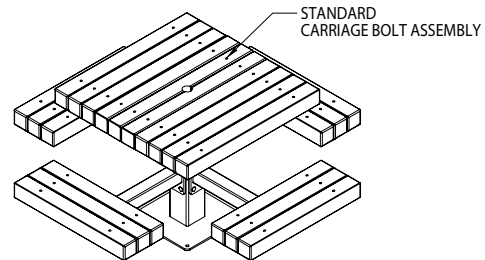

TN-1200-3636 with (2) additional TN-Seats