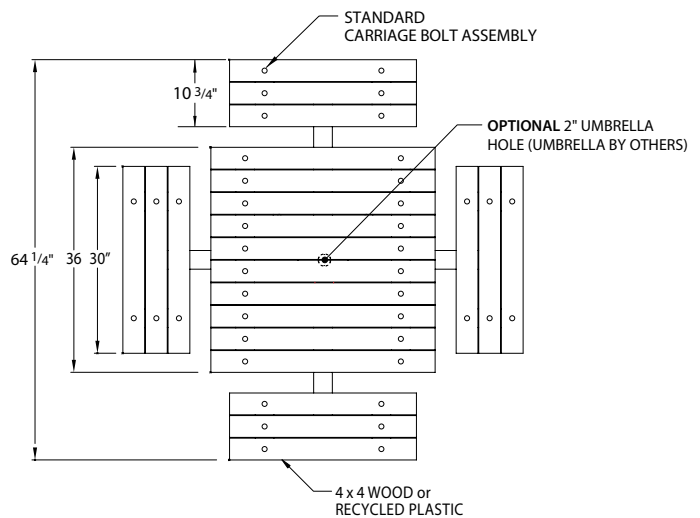

TN-1200-3636 with (2) additional TN-Seats

NOTE:

For permanent embed; depth and diameter of installation hole may vary with soil conditions. Consult project engineer for correct dimensions.

2 Transit Collection Wheelchair Accessible table seats and table tops are 2" taller than standard versions. (18-1/2"H seats, 32"H table)