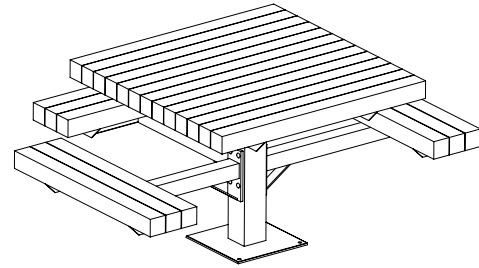

TN-1200-4848A with additional TN-Seat
WHEELCHAIR ACCESSIBLE