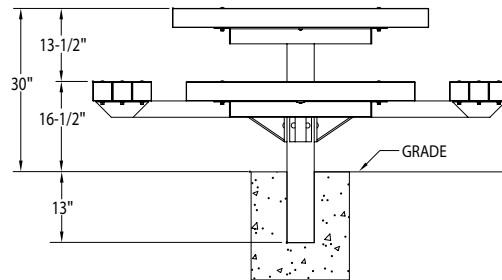

Transit Collection Tables

Specifications

Part No.	Description	Size	Approx. Weight (lbs)	Mounting
TN-1200-4848	Wood or Rec. Plastic and Steel Table 4x4 Top and 2 Seats, FW part no. F-4	48" Sq x 30" H	348-607	Surface-Mount
TN-1200-4848A	Wood or Rec. Plastic and Steel Table, 4x4 Top and 2 Seats, Wheelchair Access	48" Sq x 32" H	348-607	Surface-Mount
TN-1220-4848	Wood or Rec. Plastic and Steel Table, 4x4 Top and 2 Seats	48" Sq x 30" H	348-607	Permanent Embed
TN-1220-4848A	Wood or Rec. Plastic and Steel Table, 4x4 Top and 2 Seats, Wheelchair Access	48" Sq x 32" H	348-607	Permanent Embed
TN-Seat	Transit Collection additional 4x4 table seat	42" Wide	53-79	NA

TN-1200-4848 with (2)
additional TN-Seats

EMBED MOUNT

NOTE:

For permanent embed; depth and diameter of installation hole may vary with soil conditions. Consult project engineer for correct dimensions.

Transit Collection Wheelchair Accessible table seats and table tops are 2" taller than standard versions. (18-1/2"H seats, 32"H table)

Transit Collection Tables

Specifications

Part No.	Description	Size	Approx. Weight (lbs)	Mounting
TN-1200-7230	Wood or Rec. Plastic and Steel Table w/ 72" 4x4 Top and 2 Benches, FW part no. F-5	70"L x 58-1/2"W x 30-1/2"H	417-747	Surface-Mount
TN-1200-7230A	Wood or Rec. Plastic and Steel Table w/ 96" 4x4 Top and 2 - 72" Benches, Wheelchair Access	94"L x 58-1/2"W 32-1/2"H	457-834	Surface-Mount
TN-1220-7230	Wood or Rec. Plastic and Steel Table w/ 72" 4x4 Top and 2 Benches	70"L x 58-1/2"W x 30-1/2"H	417-747	Permanent Embed
TN-1220-7230A	Wood or Rec. Plastic and Steel Table w/ 96" 4x4 Top and 2 - 72" Benches, Wheelchair Access	94"L x 58-1/2"W 32-1/2"H	457-834	Permanent Embed