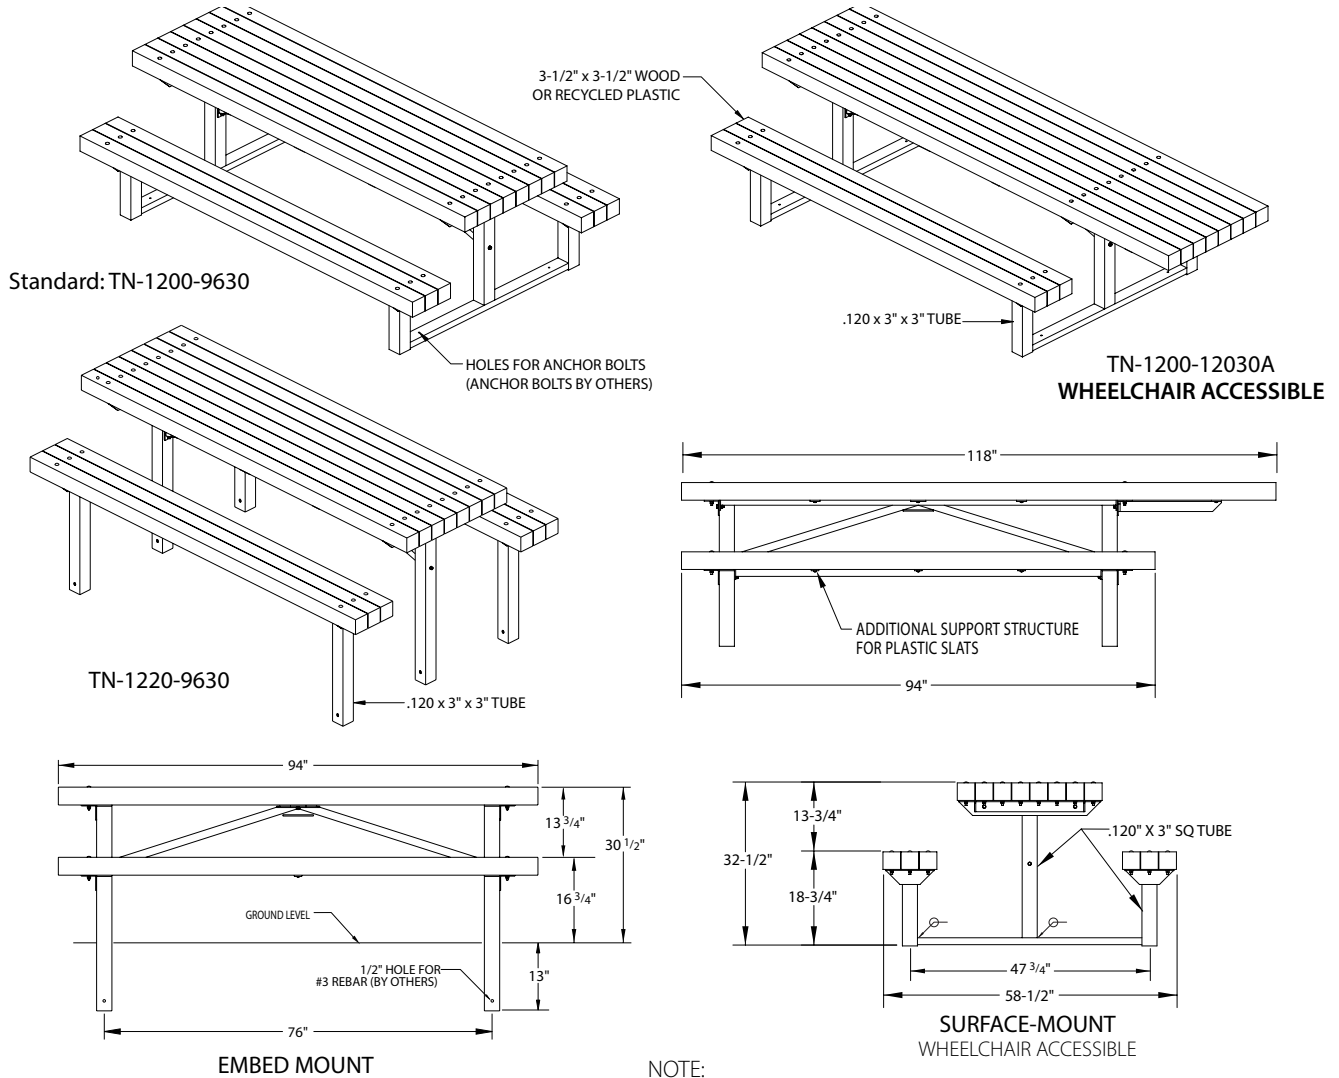

Transit Collection Tables

Specifications

Part No.	Description	Size	Approx. Weight (lbs)	Mounting
TN-1200-7230	Wood or Rec. Plastic and Steel Table w/ 72" 4x4 Top and 2 Benches, FW part no. F-5	70"L x 58-1/2"W x 30-1/2"H	417-747	Surface-Mount
TN-1200-7230A	Wood or Rec. Plastic and Steel Table w/ 96" 4x4 Top and 2 - 72" Benches, Wheelchair Access	94"L x 58-1/2"W 32-1/2"H	457-834	Surface-Mount
TN-1220-7230	Wood or Rec. Plastic and Steel Table w/ 72" 4x4 Top and 2 Benches	70"L x 58-1/2"W x 30-1/2"H	417-747	Permanent Embed
TN-1220-7230A	Wood or Rec. Plastic and Steel Table w/ 96" 4x4 Top and 2 - 72" Benches, Wheelchair Access	94"L x 58-1/2"W 32-1/2"H	457-834	Permanent Embed

*Weight varies depending on material used.

Transit Collection Tables

Specifications

Part No.	Description	Size	Approx. Weight (lbs)	Mounting
TN-1200-9630	Wood and Steel Table w/ 96" 4x4 Top and 2 Benches, FW part no. F-5	94"L x 58-1/2"W x 30-1/2"H	493-933	Surface-Mount
TN-1220-9630	Wood or Rec. Plastic and Steel Table w/ 96" 4x4 Top and 2 Benches	94"L x 58-1/2"W x 30-1/2"H	493-933	Permanent Embed
TN-1200-12030A	Wood or Rec. Plastic and Steel Table w/ 120" 4x4 Top and 2 - 96" Benches, Wheelchair Access, FW part no. F-5	118"L x 58-1/2"W x 32-1/2"H	533-1020	Surface-Mount
TN-1220-12030A	Wood or Rec. Plastic and Steel Table w/ 120" 4x4 Top and 2 - 96" Benches, Wheelchair Access	118"L x 58-1/2"W x 32-1/2"H	533-1020	Permanent Embed

*Weight varies depending on material used.

NOTE:

For permanent embed; depth and diameter of installation holes may vary with soil conditions. Consult project engineer for correct dimensions.

Transit Collection Wheelchair Accessible table seats and table tops are 2" taller than standard versions. (18-3/4"H seats, 32-1/2"H table)