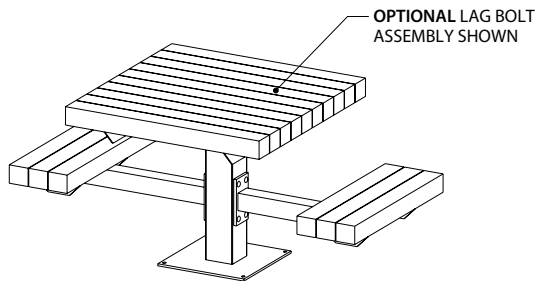

Standard TN-1200-3636