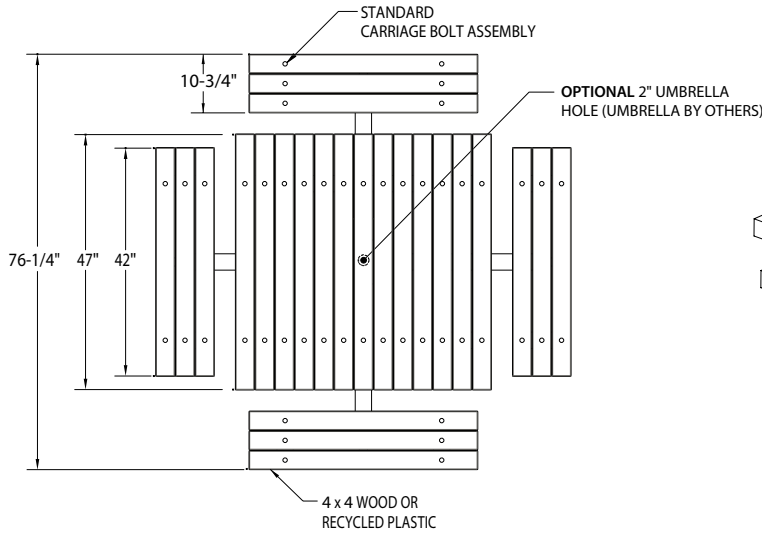

TN-1200-4848 with (2)
additional TN-Seats